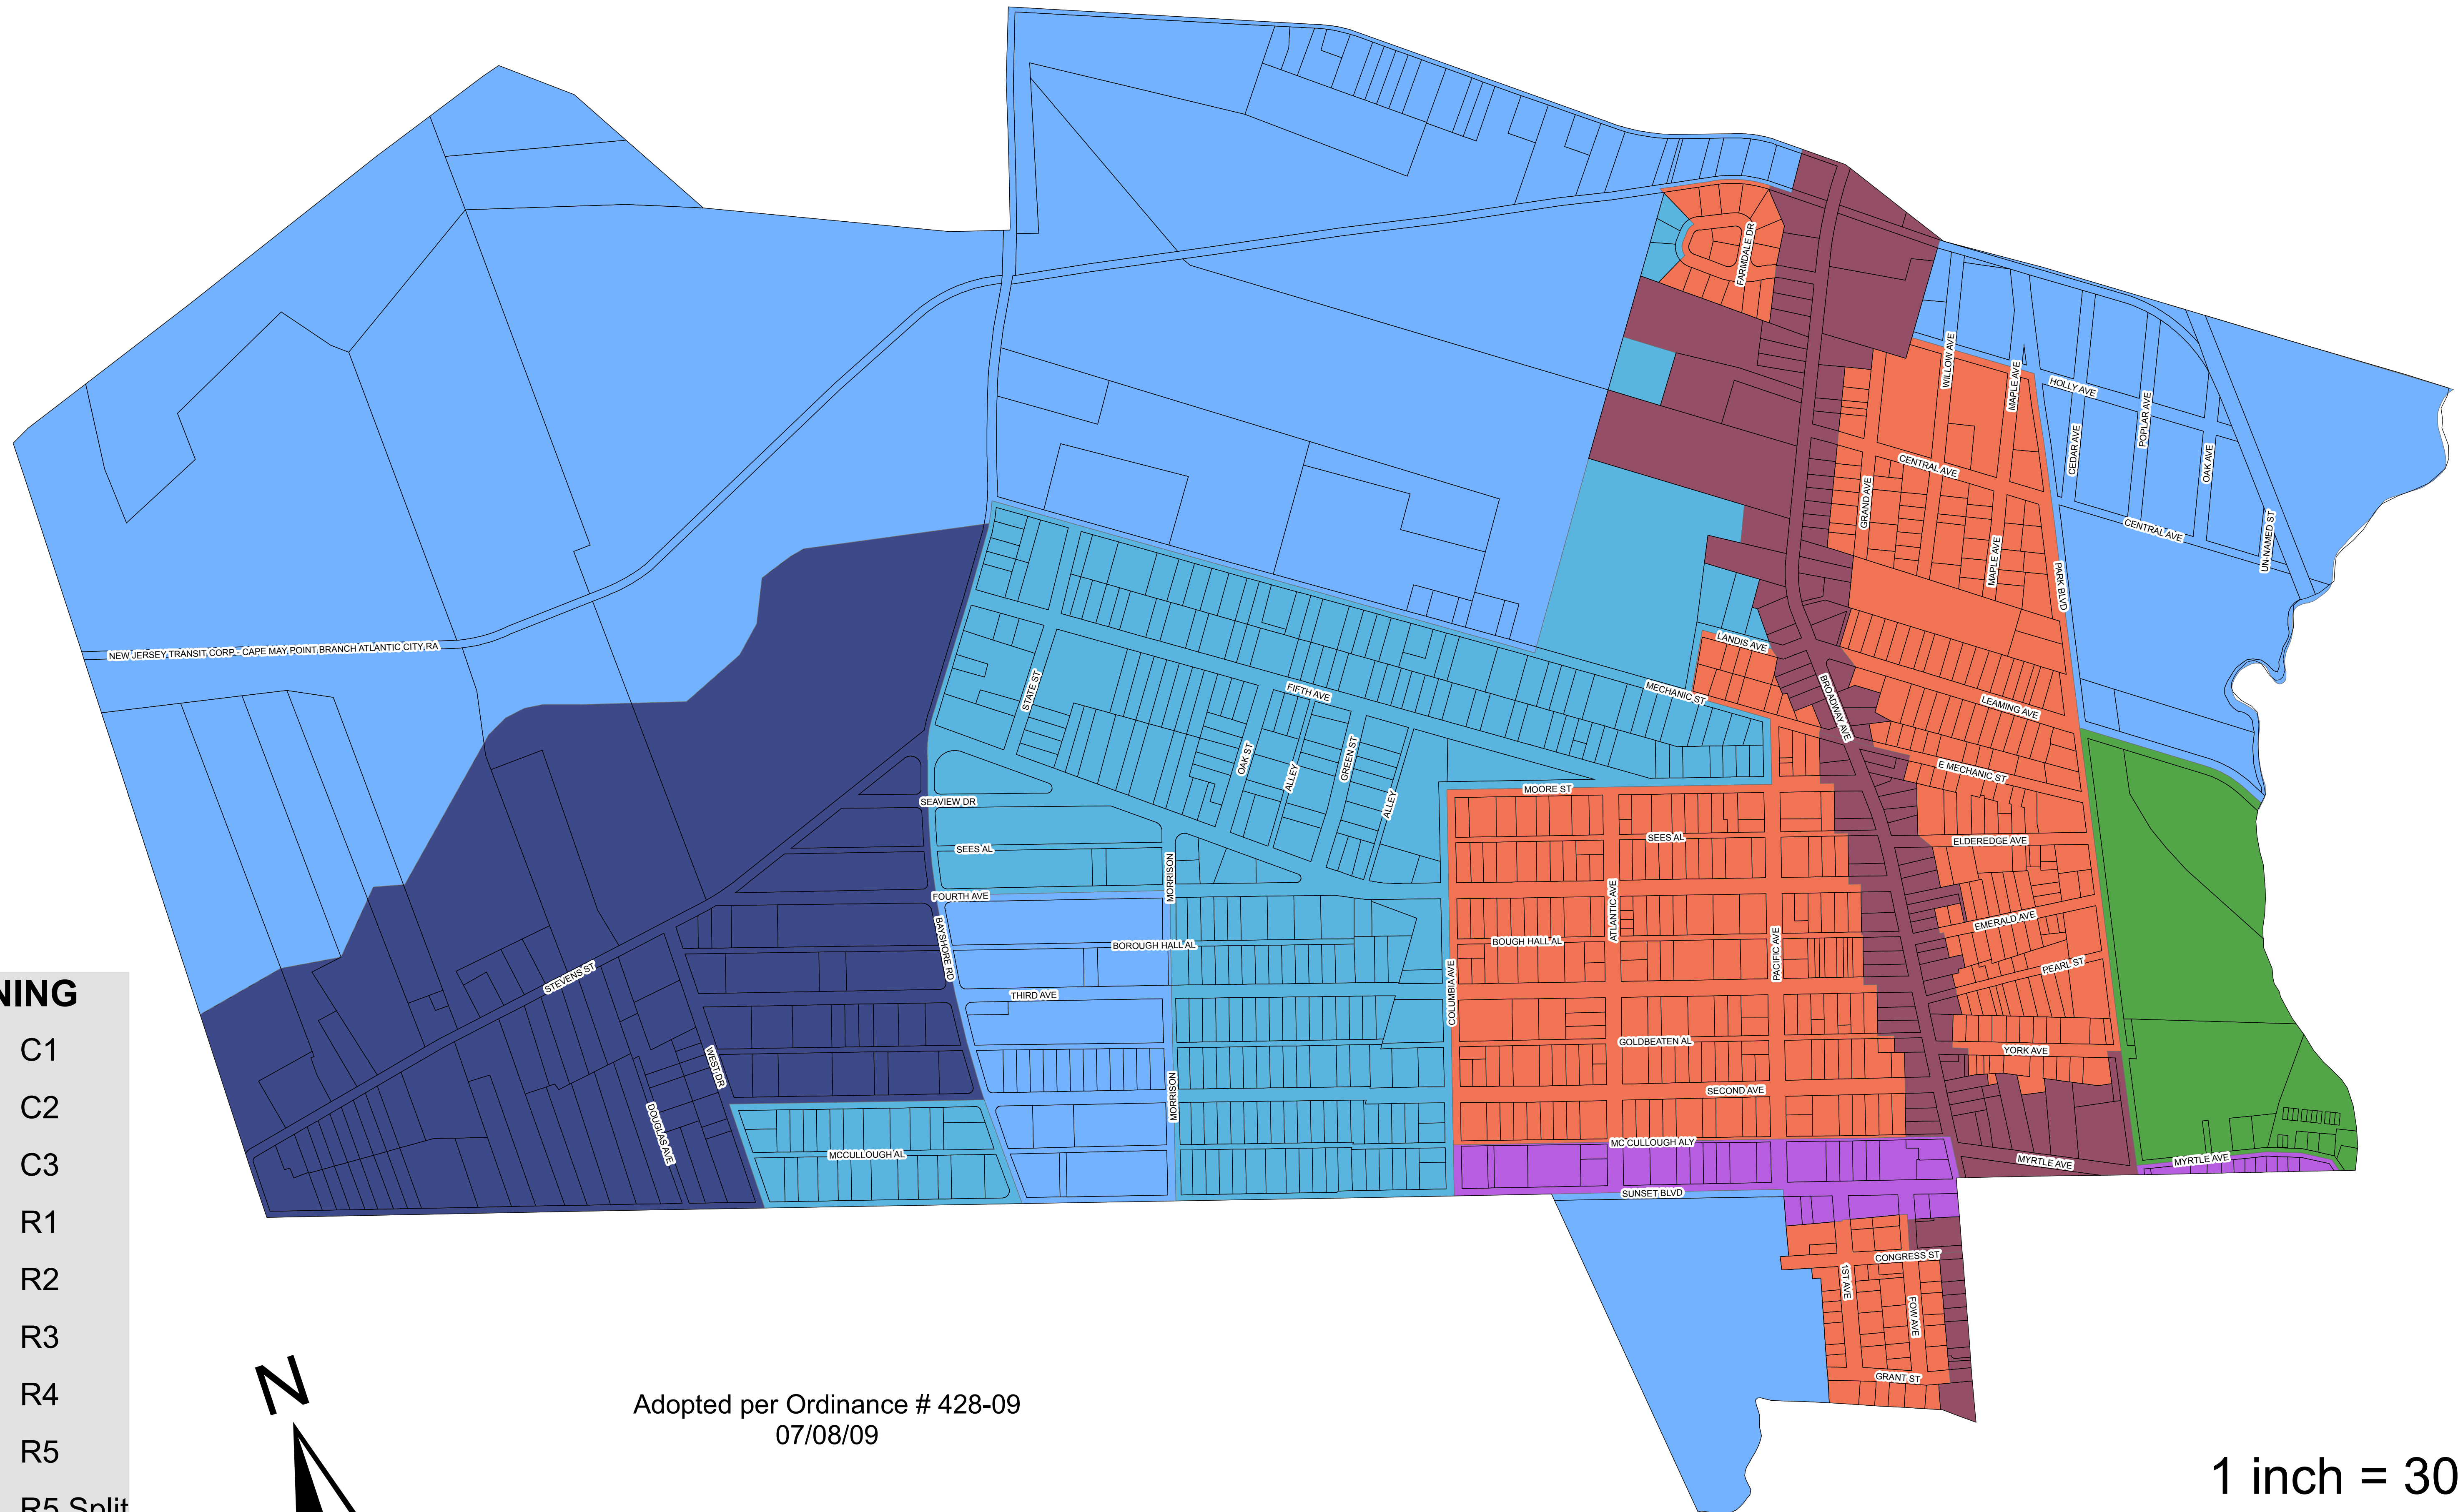

West Cape May Zoning Map

ZONING

	C1
	C2
	C3
	R1
	R2
	R3
	R4
	R5
	R5 Split

Adopted per Ordinance # 428-09
07/08/09

Digital Data provided by Cape May County Planning Department
Drawn by: Brian O'Connor Under the direction of the Boro of West Cape May Date: 6/12/09